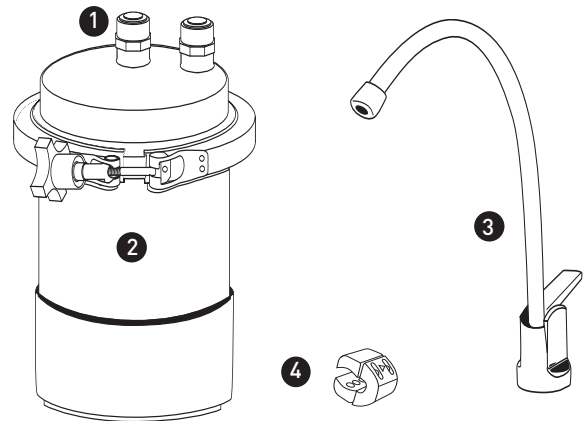

PiMag Deluxe Under Counter Water System operation

- 1 Intake tube attaches directly to plumbing
- 2 Water flows through multiple filters and pi materials
- 3 Filtered PiMag water provided by elegant high-arch faucet
- 4 Magna-Charger provides a magnetic field